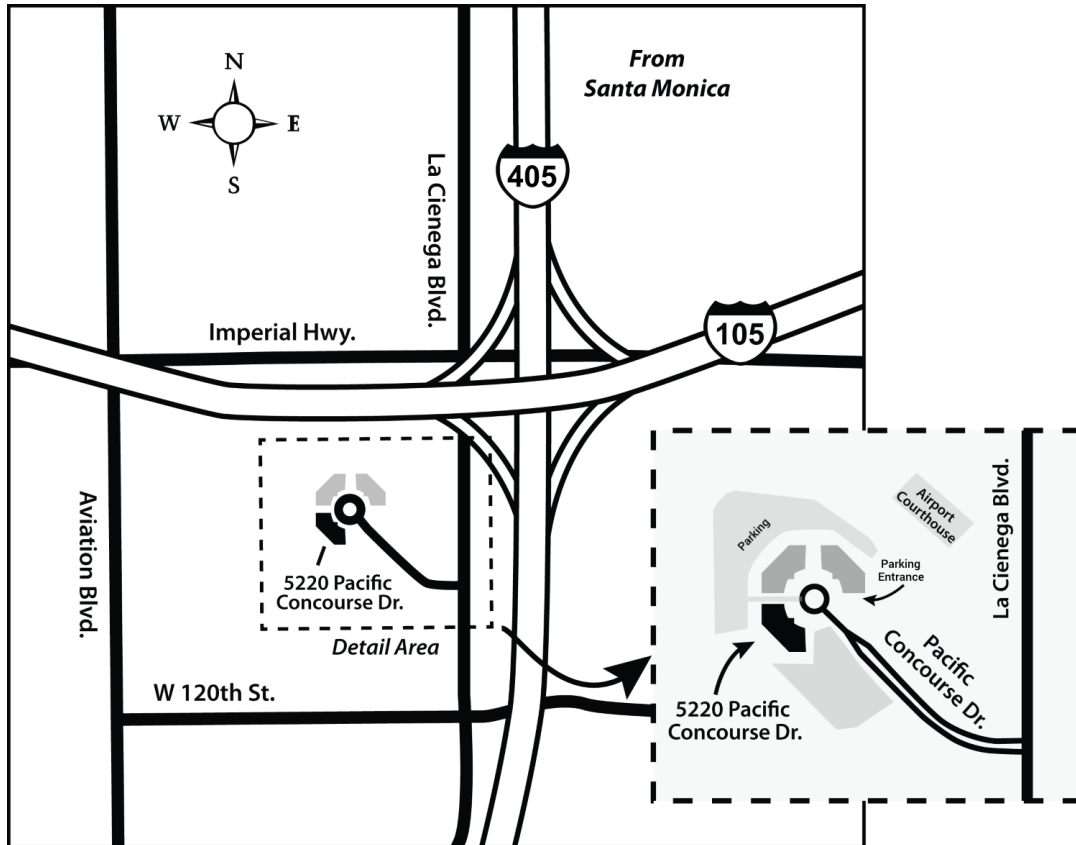

UCLA Paramedic Education Program

5220 Pacific Concourse, Los Angeles, CA 90045 • Suites 135 & 250

From the 405 North & 405 South

Southbound: Take the **Century Blvd East/Imperial Hwy** exit ramp, and stay to the left. Proceed to the Imperial Hwy exit, and turn **left** onto **La Cienega** from the offramp. Turn **right** on **Pacific Concourse**, the first stoplight.

Northbound: Exit **El Segundo Blvd.** toward El Segundo. Turn **left** onto **El Segundo Blvd.** Pass under the freeway and turn **right** onto **La Cienega**. After about 0.7 miles, turn **left** on **Pacific Concourse**.

From the 105 West

Take the exit for **La Cienega Bl/Aviation Blvd.** Turn **right** onto **Imperial Hwy.** Turn **right** on **La Cienega.** Turn **right** on **Pacific Concourse.**

Transit

The area is served by Metro Rail Green Line, Metro Local line 120, Metro Shuttle line 625, Santa Monica Bus line 3, Culver City Bus line 6, Beach Cities Transit line 109, and Gardena municipal bus line 5.

Parking

When approaching the three Pacific Concourse buildings, turn right at the traffic circle and enter the parking lot by taking a ticket at the kiosk. After entering the parking lot, turn left and go as far left as possible to park behind 5220 Pacific Concourse. The daily parking rate is \$10.