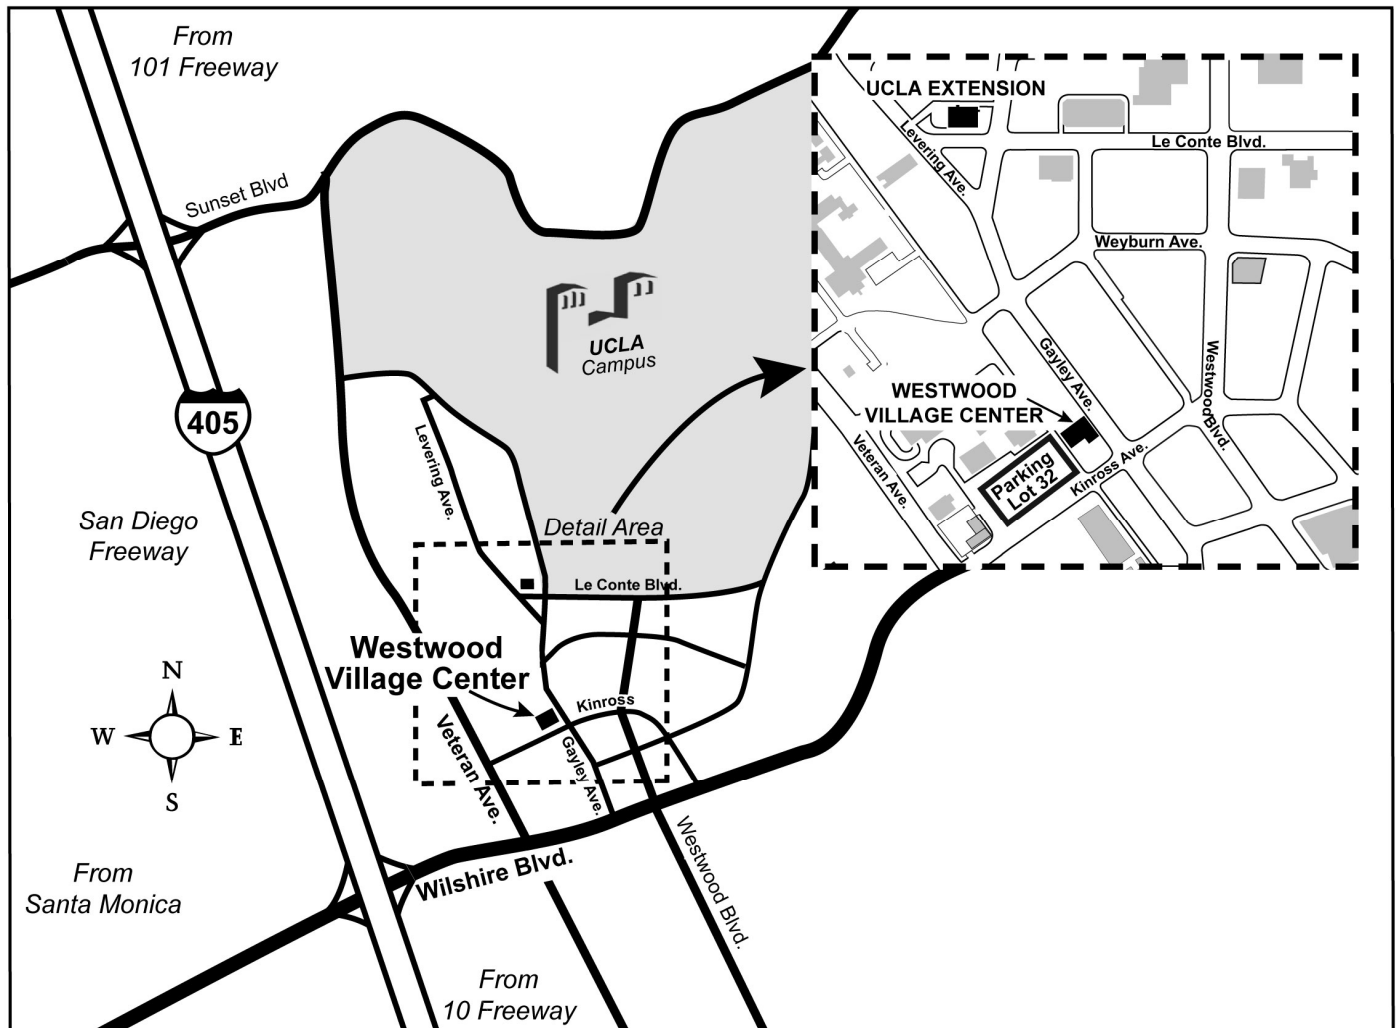

UCLA Westwood Village Center

1083 Gayley Avenue, Los Angeles, CA 90024

From the 405 North & 405 South

From the 405 exit Wilshire Blvd East and merge left. Turn left on Gayley and proceed to the Westwood Village Center building at 1083 Gayley Avenue. **The building entrance is in the alley.**

Parking is available in UCLA Parking Structure 32 (lot entrances are on Kinross Avenue between Gayley Ave and Veteran Ave. UCLA parking passes may be obtained at Self-Service Pay Stations at the east end of Structure 32 on the first level (prices range from \$1-\$12 for 20 minutes to all day*) or at parking attendant kiosks located at Tiverton Pl. and at Westwood Plaza. Visit www.transportation.ucla.edu for commuting and parking options.